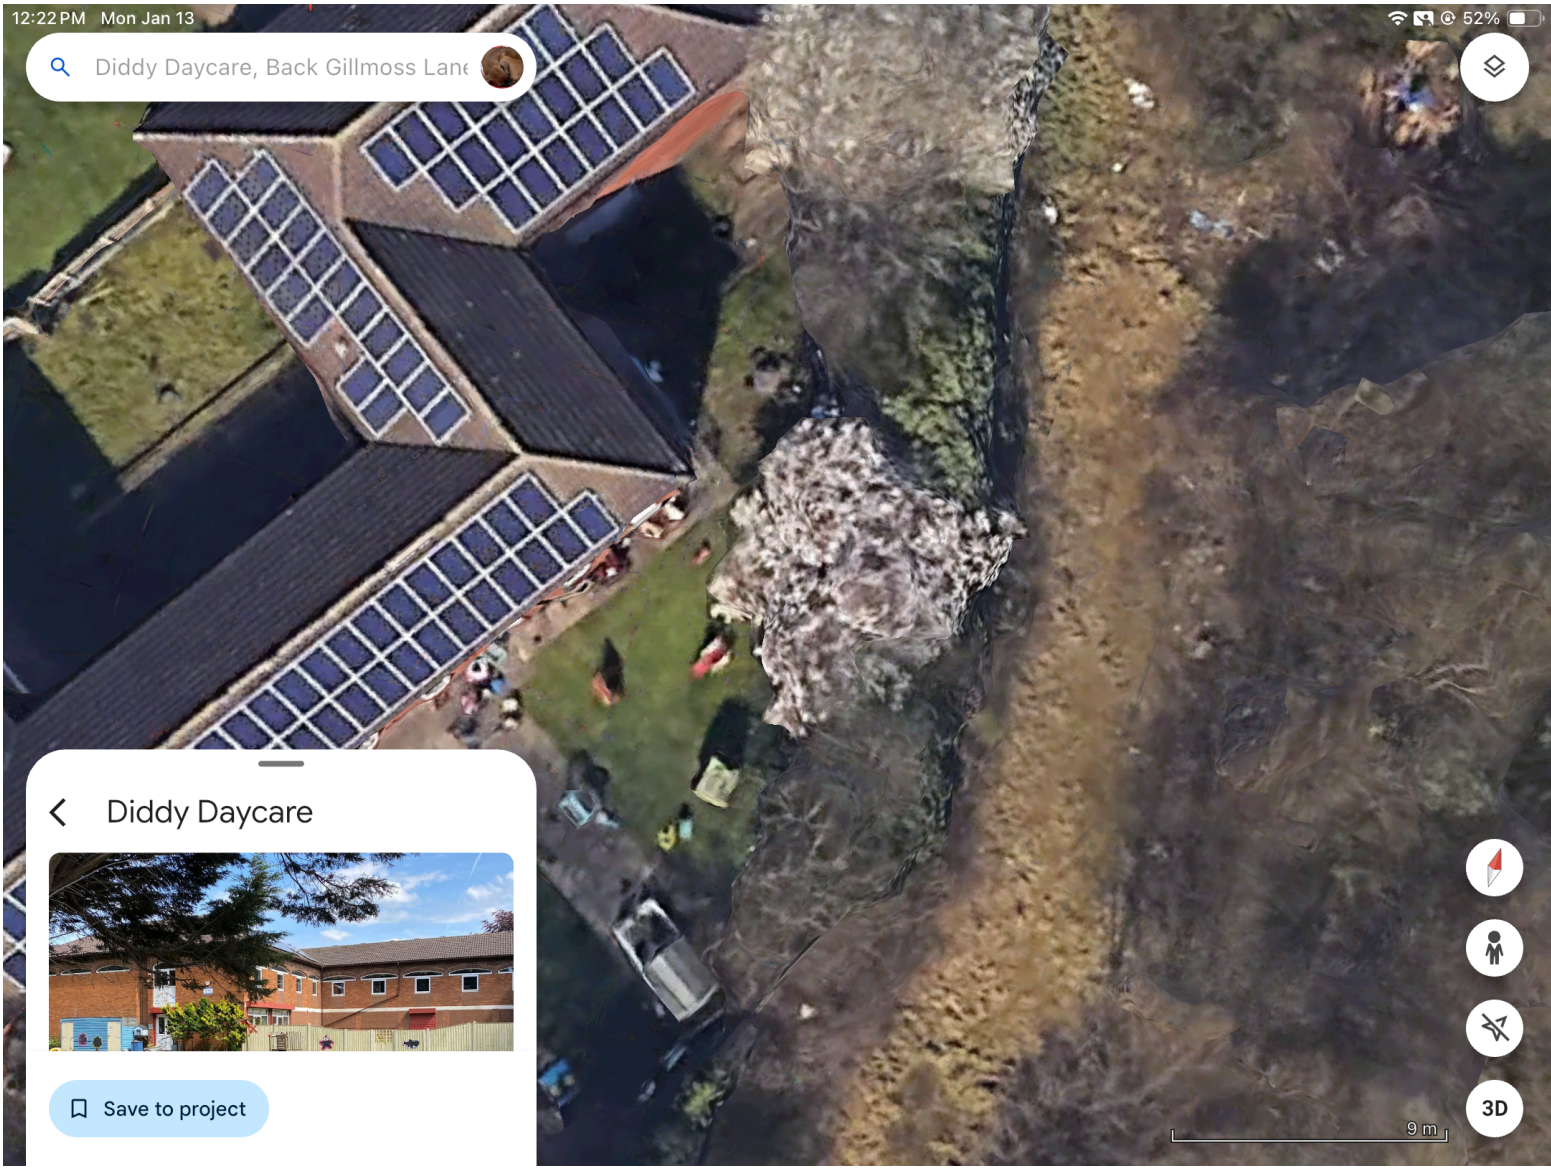

GUYS ITS REAL

8:16 AM Tue Jan 14

100%

Freddy Frazbear's Pizzria, Bamber

< Freddy Frazbear's Pizzria

Save to project

Diddy Daycare, Back Gillmoss Lane

< Diddy Daycare